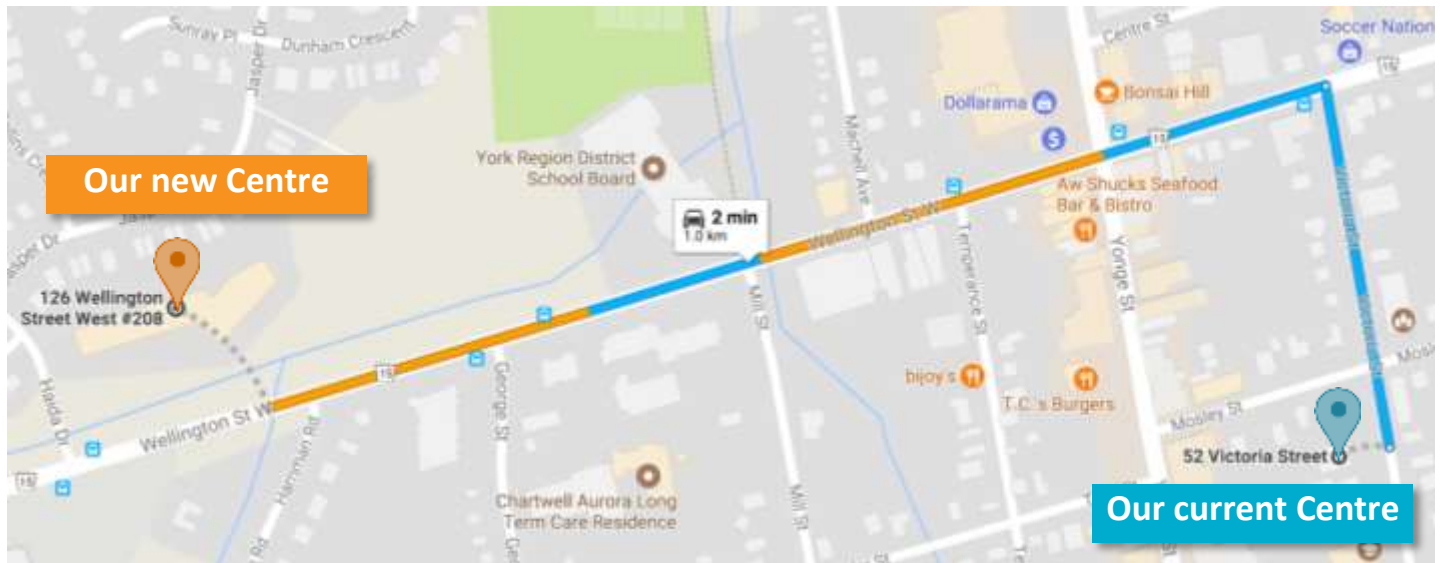

Aurora Families!

We're so excited to show you our new space at 126 Wellington Street West, Suite 208; just a two minute drive from our current location. We'll be fully open at our new location by September 11th, 2017.

Ask us about details in-person or by calling us at 1.866.653.2397.

Timeline

September 7th

Last day at our current location

September 8-10th

We will be closed for the move

September 11th

First day open at our new location; just 2 minutes away at 126 Wellington Street West, Suite 208